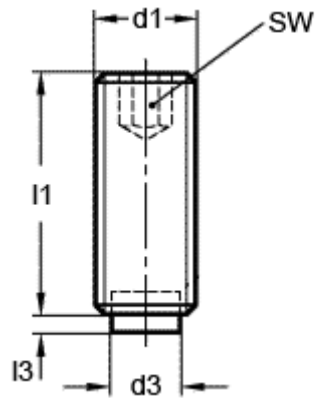

Data Sheet

Article number: 20931647

Description: E+G Grub screw
GN 913.3-M8-40-KU

Measures

$d1 = M8$
 $d3 = 5$
 $l1 = 40.0$
 $l3 = 1.6$
 $SW = 4.0$